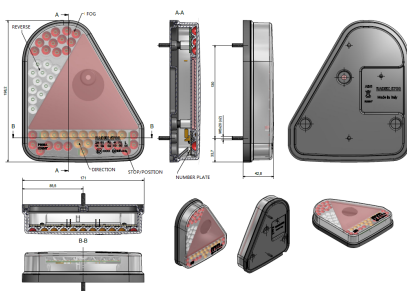

6700

LED rear vertical trailer light

Rating: Not Rated Yet

[Ask a question about this product](#)

Description

LED trailer light **RADEX 6700** with integrated triangular reflector, ECE approved.

FUNCTIONS: Tail, direction, stop, fog, reverse, number plate light.

Order codes:

- | | |
|----------------|--|
| 6700/2 | Left light with cable,
without number plate light. |
| 6700/3 | Right light with cable,
without number plate light. |
| 6700/10 | Left light with cable,
with number plate light. |

LED trailer light RADEX 6700

- | | |
|----------------|--|
| 6700/11 | Right light with cable,
with number plate light. |
| 6701/2 | Left light with 6-way connector,
without number plate light. |
| 6701/3 | Right light with 6-way connector,
without number plate light. |
| 6701/10 | Left light with 6-way connector,
with number plate light. |
| 6701/11 | Right light with 6-way connector,
with number plate light. |